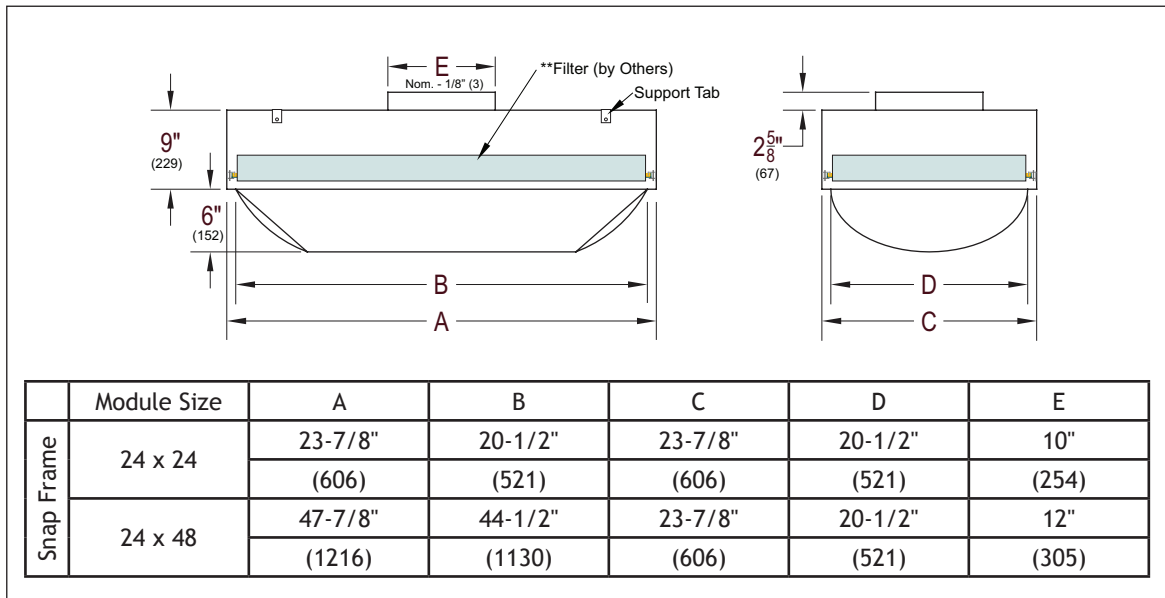

Note: *Standard inlet size, alternate sizes available.

Mounting Style: (Select one.)

Clip Face

Snap Frame

Note: *Standard inlet size, alternate sizes available.

**Consult DuctSox Factory for filter sizing. Filter model only available with "Snap Frame" attachment.