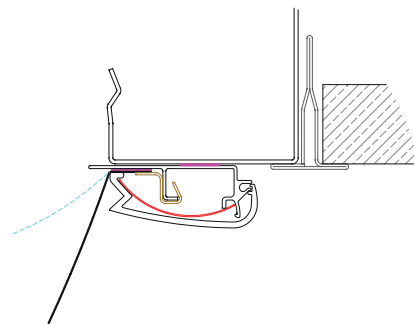

Note: *Standard inlet size, alternate sizes available.

Mounting Style: (Select one.)

Clip Face

Snap Frame

Note: *Standard inlet size, alternate sizes available.

**Consult DuctSox Factory for filter sizing. Filter model only available with "Snap Frame" attachment.

Only available with Snap Frame.