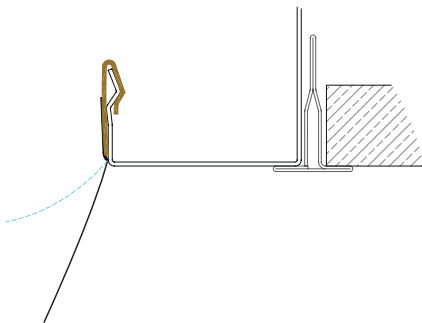

Note: *Standard inlet size, alternate sizes available.

Mounting Style: (Select one.)

Clip Face

Snap Frame

Note: *Standard inlet size, alternate sizes available.

**Consult DuctSox Factory for filter sizing. Filter model only available with "Snap Frame" attachment.

Only available with Snap Frame.